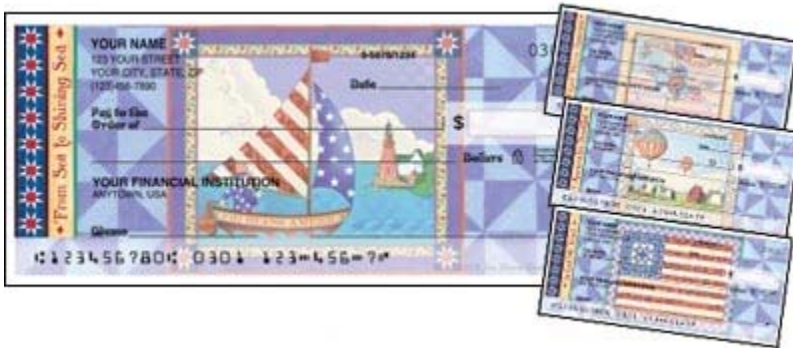

The Artwork Of Jim Shore Is Now Available On Two New Check Designs From LifeChecks®

Released on: September 17, 2009, 7:49 am
Author: Stephanie Demetriou/[LifeChecks](#)
Industry: [Marketing](#)

With religious and spiritual personal checks being its forte, LifeChecks® is always expanding its selection of check designs to offer uplifting and beautiful checks with matching bank accessories. The new Jim Shore check designs, "Irish Angel" and "One Nation Under God," offer two ways to intertwine religion, patriotism, and works from renowned artist Jim Shore on personal check product suites.

In August, 2009, LifeChecks® released its new "One Nation Under God" and "Irish Angel" check designs through its website, www.LifeChecks.com. The

"One Nation Under God" check product suite features four rotating scenes on the personal checks as well as the labels. These scenes include red, white, and blue color schemes that portray a small village, Uncle Sam, an American flag, and a sail boat. The checkbook cover and debit wallet depict the small village scene with hot air balloons and the words "God Bless America" underneath it against a bright blue background. The personal contact cards feature the American flag scene with the words "In God We Trust." The "Irish Angel" design portrays only one scene on all products. This beautifully detailed angel is dressed in all green in front of an Irish village. The background is green with shamrocks and the words, "May the road rise up to meet you" are written at her feet.